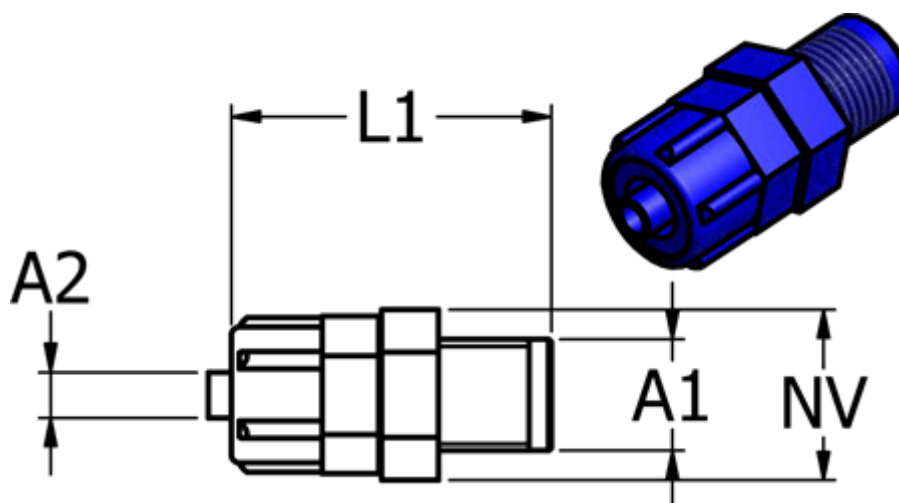

Article number: 58611651

Description: Push-on fitting POM 11.651, Ø6/4-G 1/8"  
Straight plastic union, blue

## Measures

|             |          |
|-------------|----------|
| For hose A2 | = 6/4    |
| L1          | = 28     |
| NV          | = 13     |
| Thread A1   | = G 1/8" |